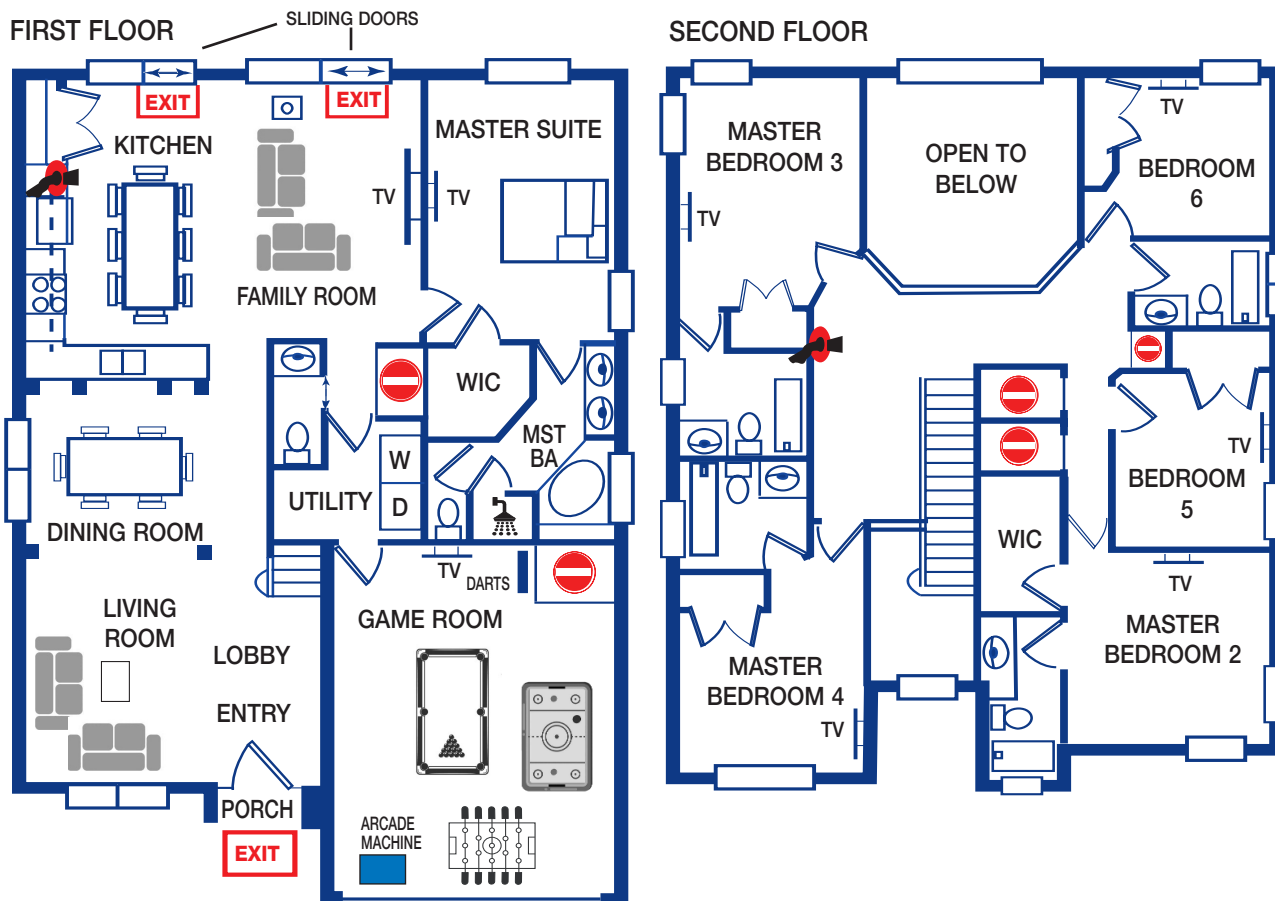

The Villa at Terra verde

TOTAL LIVING AREA 2.827 sq ft

Property Address:
 156 Hideaway Beach Lane
 Terra Verde
 Kissimmee
 Florida
 34746

= Emergency Exits

= Fire Extinguisher

WIC Walk in Closet

W Washing Machine

D Dryer

Maximum occupancy - 13 persons